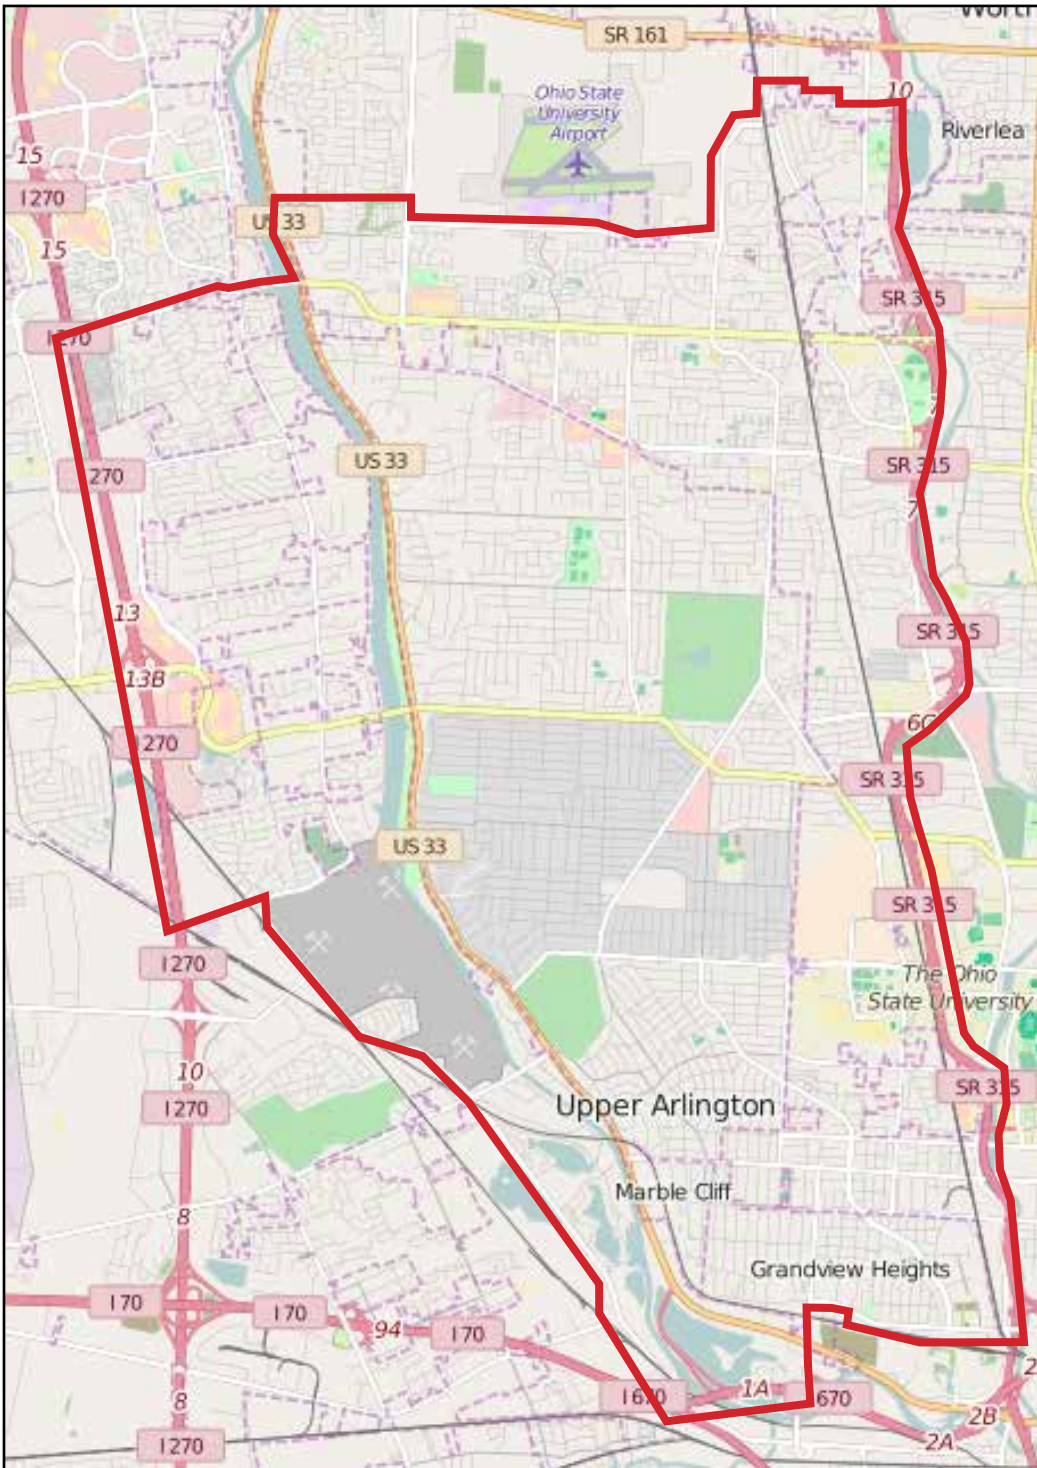

TOURING BOUNDARIES

According to the bylaws of the Northwest Area Realty Association, the touring boundaries are as follows:

Goodale Boulevard on the south.
McKinley Avenue and Dublin Road to I-270 on the west,
to Hayden Run Road to Riverside Drive north to West Case Road. West Case Road on the north edge to Godown Road, to Linworth Road and continuing east to the north boundary of Indian Hills (or the Worthington line) to Route 315, south to Goodale Boulevard.

Please use this map for easy reference. (PLEASE NOTE: This is an approximate representation of the NWARA touring area. If you are unsure whether your listing falls within these boundaries, please contact the NWARA tour director.